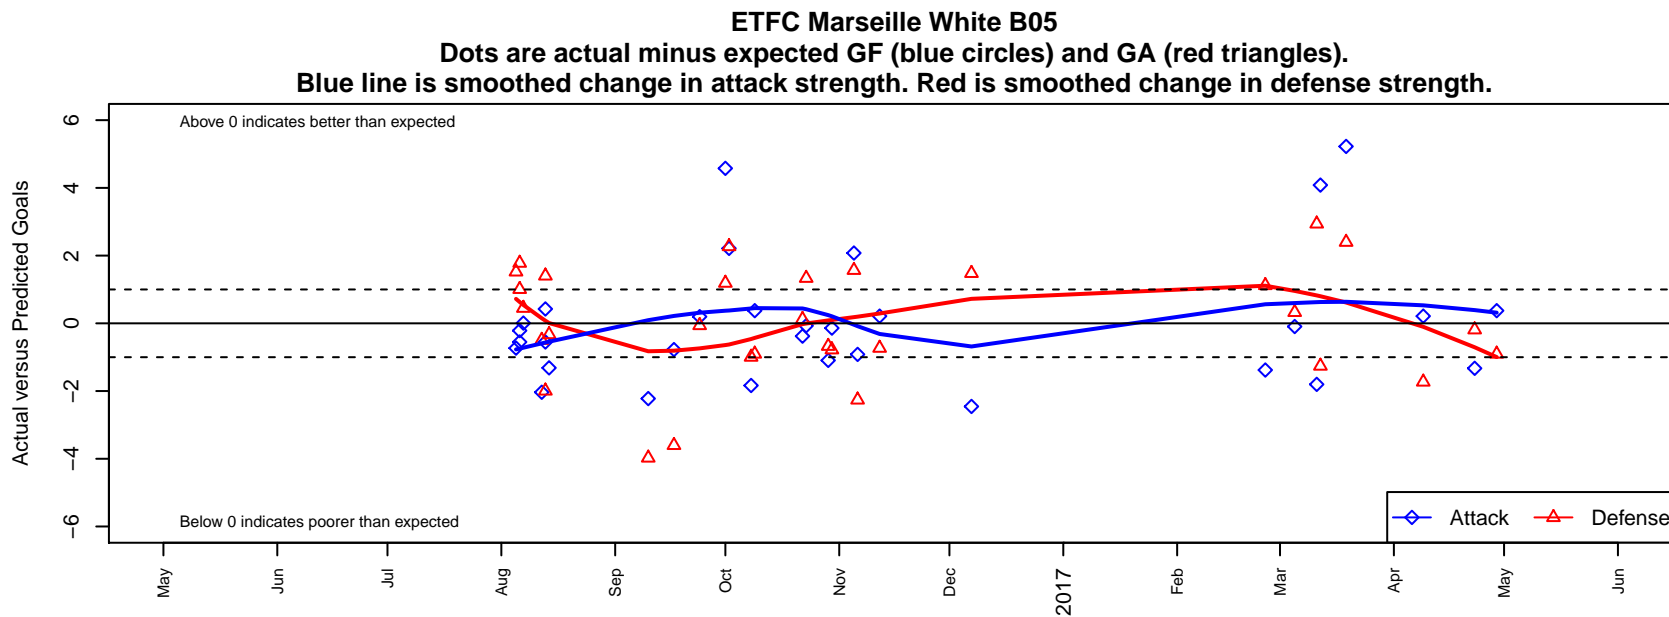

**attack and defense variance (black dot)
relative to other teams
and top 10 in region**

**attack and defense rating
relative to others at age
and all opponents in last 13 months**

ETFC Marseille White B05

Eugene Timbers FC
Eugene, OR
B05 total strength=405
attack=0.39 defense=0.17
fall league = PTT B05 Div 2 Green
spr league = Spr OYS B05 Div 2 Green

alt names used:
ETFC MARSEILLE WHITE (OR)
ETFC 05B Marseille White
ETFC 05B Marseille White
ETFC 05B Marseille White
ETFC 05B Marseille White

Venues played:
2016 Mt Hood Challenge U12 Bronze
2016 Bend Premier Cup Darren Mattocks (Silver)
2016 PTT B05 Division 2 Green
2016 OYS Founders Cup B05
2016 Spr OYS B05 Division 2 Green